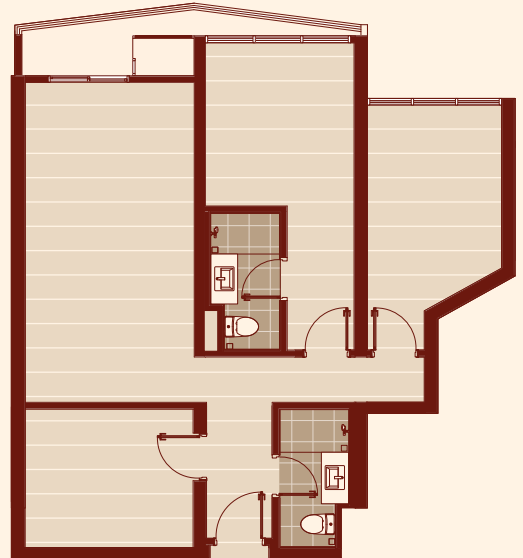

1,019 sq.ft. 1,019 평방피트

2 Bed 침실 2 2 Bath 욕실 2

TYPE B3 (DUAL KEY)

타입 B3 (이중 키)

1,032 sq.ft. 1,032 평방피트

2 Bed 침실 2 2 Bath 욕실 2

TYPE B4 (3 ROOMS SUITE)

타입 B4 (3룸 스위트)

1,140 sq.ft. 1,140 평방피트

3 Bed 침실 3 2 Bath 욕실 2

An impressive address in the *heart* of the city

도시 심장부에
위치한 감동적인 위치

Live, thrive, prosper in Kota Kinabalu's new CBD that is set to become an exceptional regional and international landmark set amidst a harmonious blend of natural serenity and the trendiest modernity.