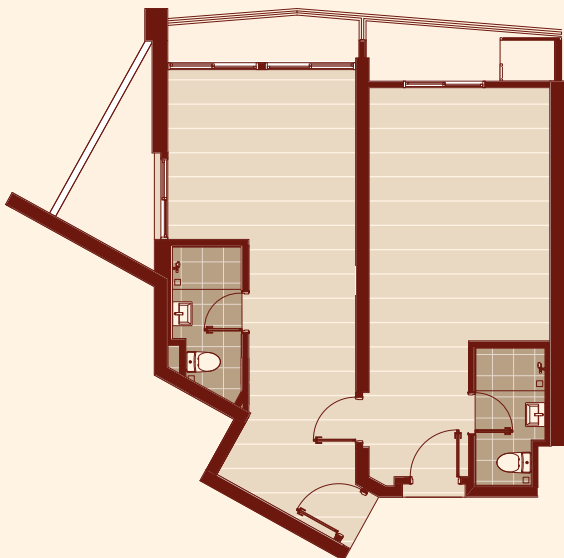

1,019 sq.ft. 1,019 평방피트

2 Bed 침실 2 2 Bath 욕실 2

TYPE B3 (DUAL KEY)

타입 B3 (이중 키)

1,032 sq.ft. 1,032 평방피트

2 Bed 침실 2 2 Bath 욕실 2

TYPE B4 (3 ROOMS SUITE)

타입 B4 (3룸 스위트)

1,140 sq.ft. 1,140 평방피트

3 Bed 침실 3 2 Bath 욕실 2

An impressive address in the *heart* of the city

도시 심장부에
위치한 감동적인 위치

Live, thrive, prosper in Kota Kinabalu's new CBD that is set to become an exceptional regional and international landmark set amidst a harmonious blend of natural serenity and the trendiest modernity.