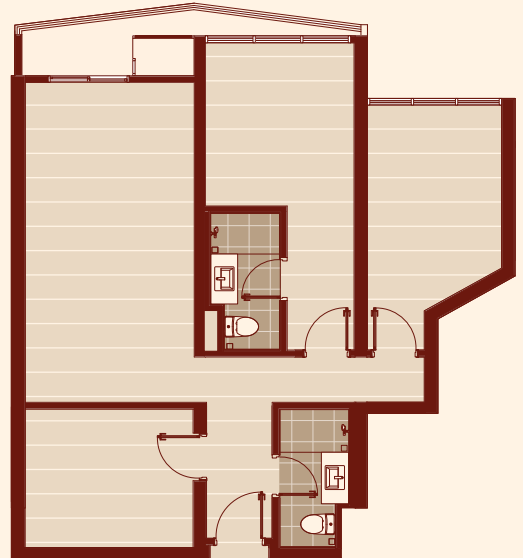

### TYPE B3 (DUAL KEY)

户型 B3 (双钥匙套房)

1,032 sq.ft. 1,032 平方英尺

🛏️ 2 Bed 2 卧室 🚿 2 Bath 2 浴室

### TYPE B4 (3 ROOMS SUITE)

户型 B4 (三卧套房)

1,140 sq.ft. 1,140 平方英尺

🛏️ 3 Bed 3 卧室 🚿 2 Bath 2 浴室

An impressive address  
in the *heart* of the city

城市中心，卓越地段

Live, thrive, prosper in Kota Kinabalu's new CBD that is set to become an exceptional regional and international landmark set amidst a harmonious blend of natural serenity and the trendiest modernity.