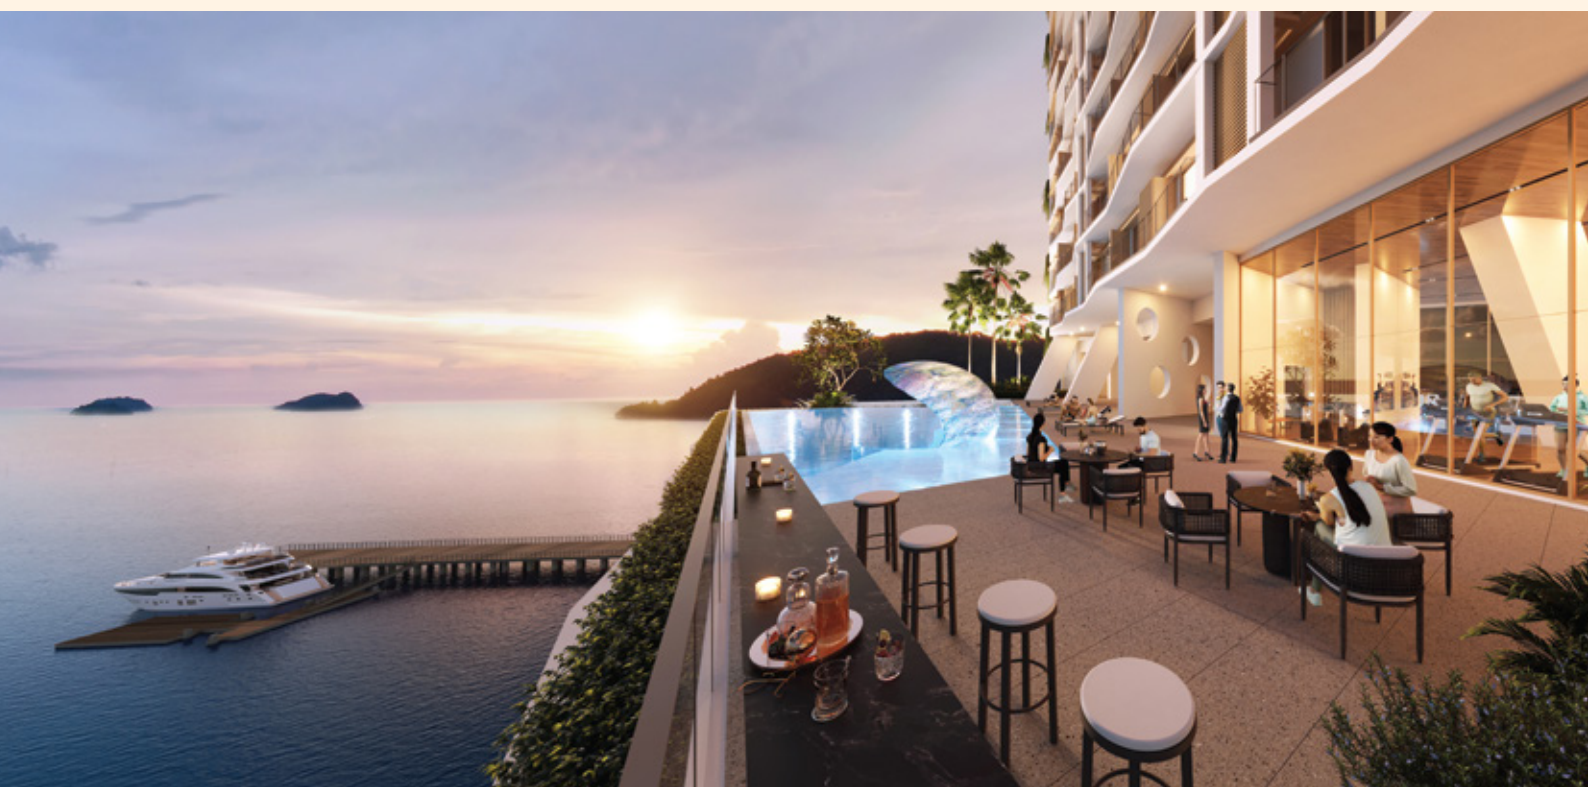

THE FACILITIES DECK 设施平台

Imagine a panoramic view of golden sunsets and a refreshing ocean breeze, right at your doorstep. An unparalleled experience where every evening paints the sky with a mesmerizing golden hue, Agate Tower is more than just a paradise; it truly is an once-in-a-lifetime immersion of breathtaking beauty.

傍晚时分，不但能享受清爽海风；海天相接，火焰般绚丽的日落美景也尽收眼底。艾阁将是令人惊叹的一生一次美丽奢华生活体验。

- 408 Commercial Suites 商务套房
- 28 Levels 层楼
- 24 Commercial Retail Units 商业零售单位
- 223 Carparks 停车位 (5 Levels 五层)
- 4+1 Lifts 电梯
- Grand Lobby 高级大厅
- Reception & Lounge 接待区及休息厅
- Infinity Pool 无边际泳池
- Gymnasium 健身房
- Observation Deck 观景平台