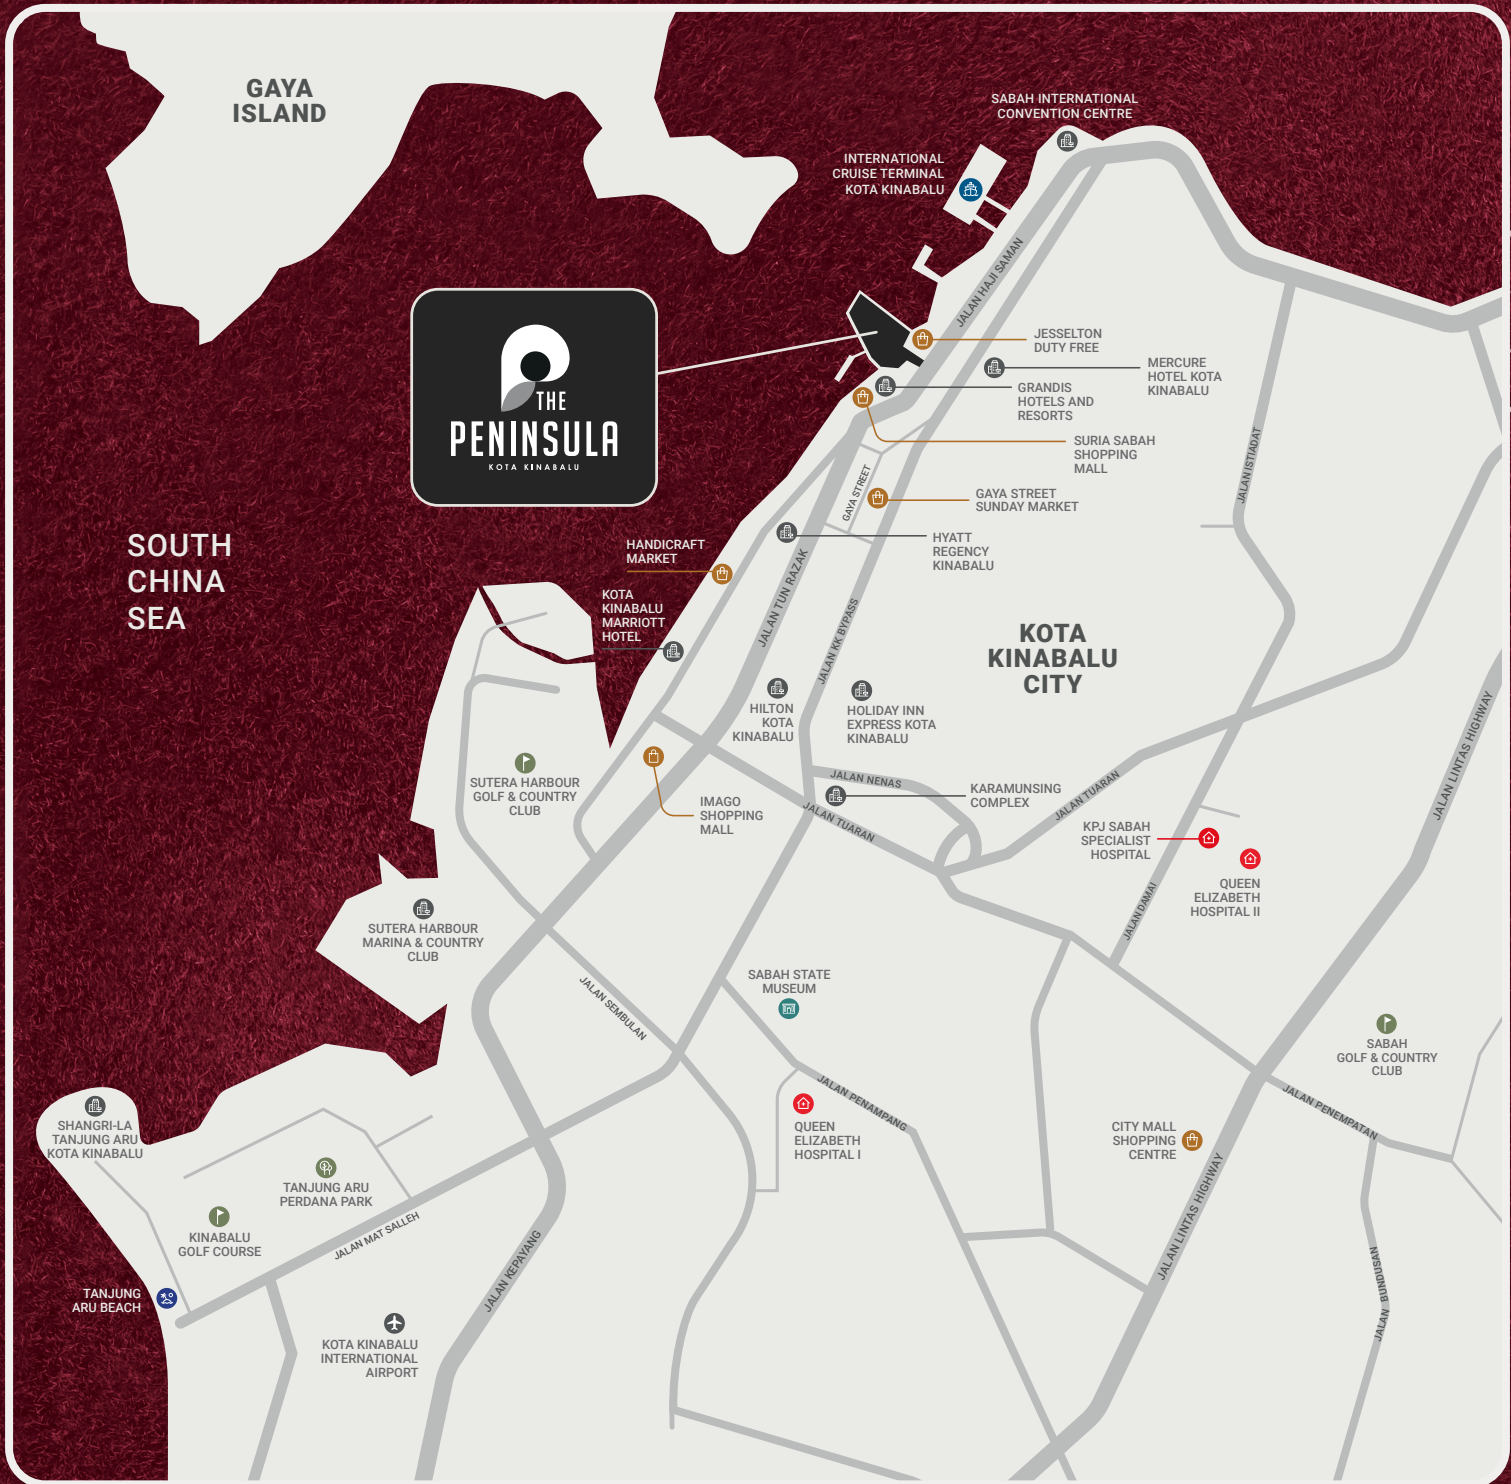

DISCOVER THE PENINSULA KOTA KINABALU

페닌술라를 알아보까요

Located at the heart of Kota Kinabalu, The Peninsula Kota Kinabalu is redefining urban living that encompasses luxury residences, hospitality, workplace, retail, art and leisure, all complemented by thoughtfully designed scenic parks and enchanting seafront boardwalks. Experience solace, nature and a profound connection to a captivating seascape here. Welcome to a new urban paradigm.

코타키나발루의 중심부에 위치한 페닌술라 코타키나발루는 고급 주택, 호텔, 업무 공간, 소매점, 예술 및 레저를 포괄하는 도시 생활을 재정의하고 있으며, 세심하게 디자인된 경치와 좋은 공원과 매혹적인 해안 산책로가 모두 정비되어 있습니다. 이곳에서 편안함과 자연, 그리고 매혹적인 바다 풍경과의 심오함을 경험해 보세요. 새로운 도시 패러다임에 오신 것을 환영합니다.

FOR MORE INFORMATION 자세한 내용은

Download To
Make Appointment
QR 코드를 스캔하여
약속을 잡아보세요

+6011-7000 6688

www.peninsulakk.com

The Peninsula
Kota Kinabalu

thepeninsulakk

TRILLIUM
DEVELOPMENT SDN BHD